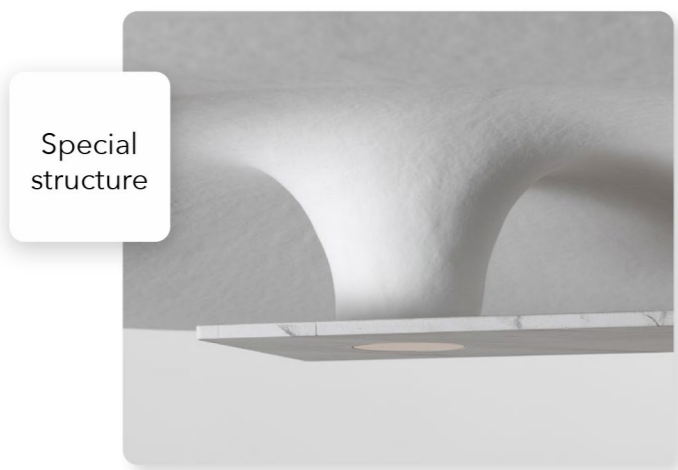

06

MERIDIANA

Design by Chiaramonte-Marin / 2018

Meridiana: this is not a sundial.
The process in fact is inverse: here the light is not the means, but the purpose, a great disk like the sun and hidden behind a big clock hand or what it seems like, a gentle and smooth not blinding light.

MERIDIANA

MERIDIANA

SHADE

Matt white

DIFFUSOR

White marble

Wengé oak

Ø700

MERIDIANA CEILING S

Ø700

MERIDIANA S

TECHNICAL

-MERIDIANA S & MERIDIANA S CEILING
IP20 led module 9w 2700K 1500 lm

-MERIDIANA L & MERIDIANA L CEILING
IP20 led module 45w 2700K 5000 lm

Phase-cut dimming.

Ø1100

Matt white

DIFFUSOR

White marble

Wengé oak

TECHNICAL

-MERIDIANA WALL- L
IP20 led module 35w 2700K 4000 lm

-MERIDIANA FLOOR
IP20 led module 35w 2700K 4000 lm

Phase-cut dimming.