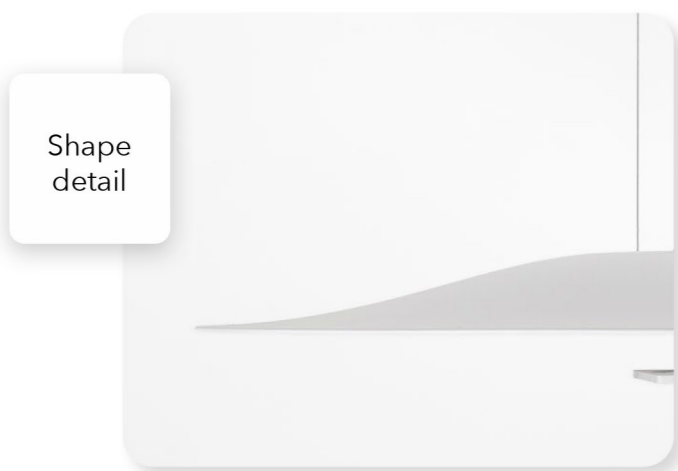

06

MERIDIANA

Design by Chiaramonte-Marin / 2018

Meridiana: this is not a sundial.
The process in fact is inverse: here the light is not the means, but the purpose, a great disk like the sun and hidden behind a big clock hand or what it seems like, a gentle and smooth not blinding light.

MERIDIANA

MERIDIANA

SHADE

Matt white

DIFFUSOR

White marble

Wengé oak

Ø700