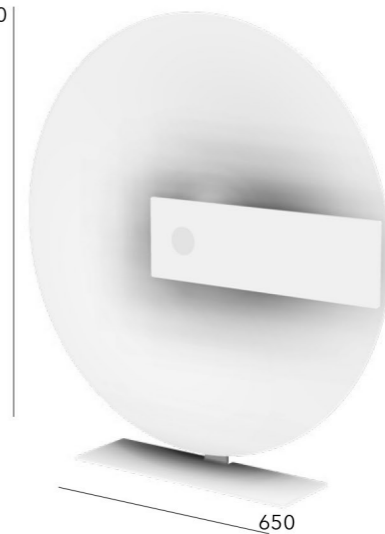

TECHNICAL

-MERIDIANA WALL- L
IP20 led module 35w 2700K 4000 lm

-MERIDIANA FLOOR
IP20 led module 35w 2700K 4000 lm

Phase-cut dimming.

Ø700

Ø1100

650

MERIDIANA FLOOR